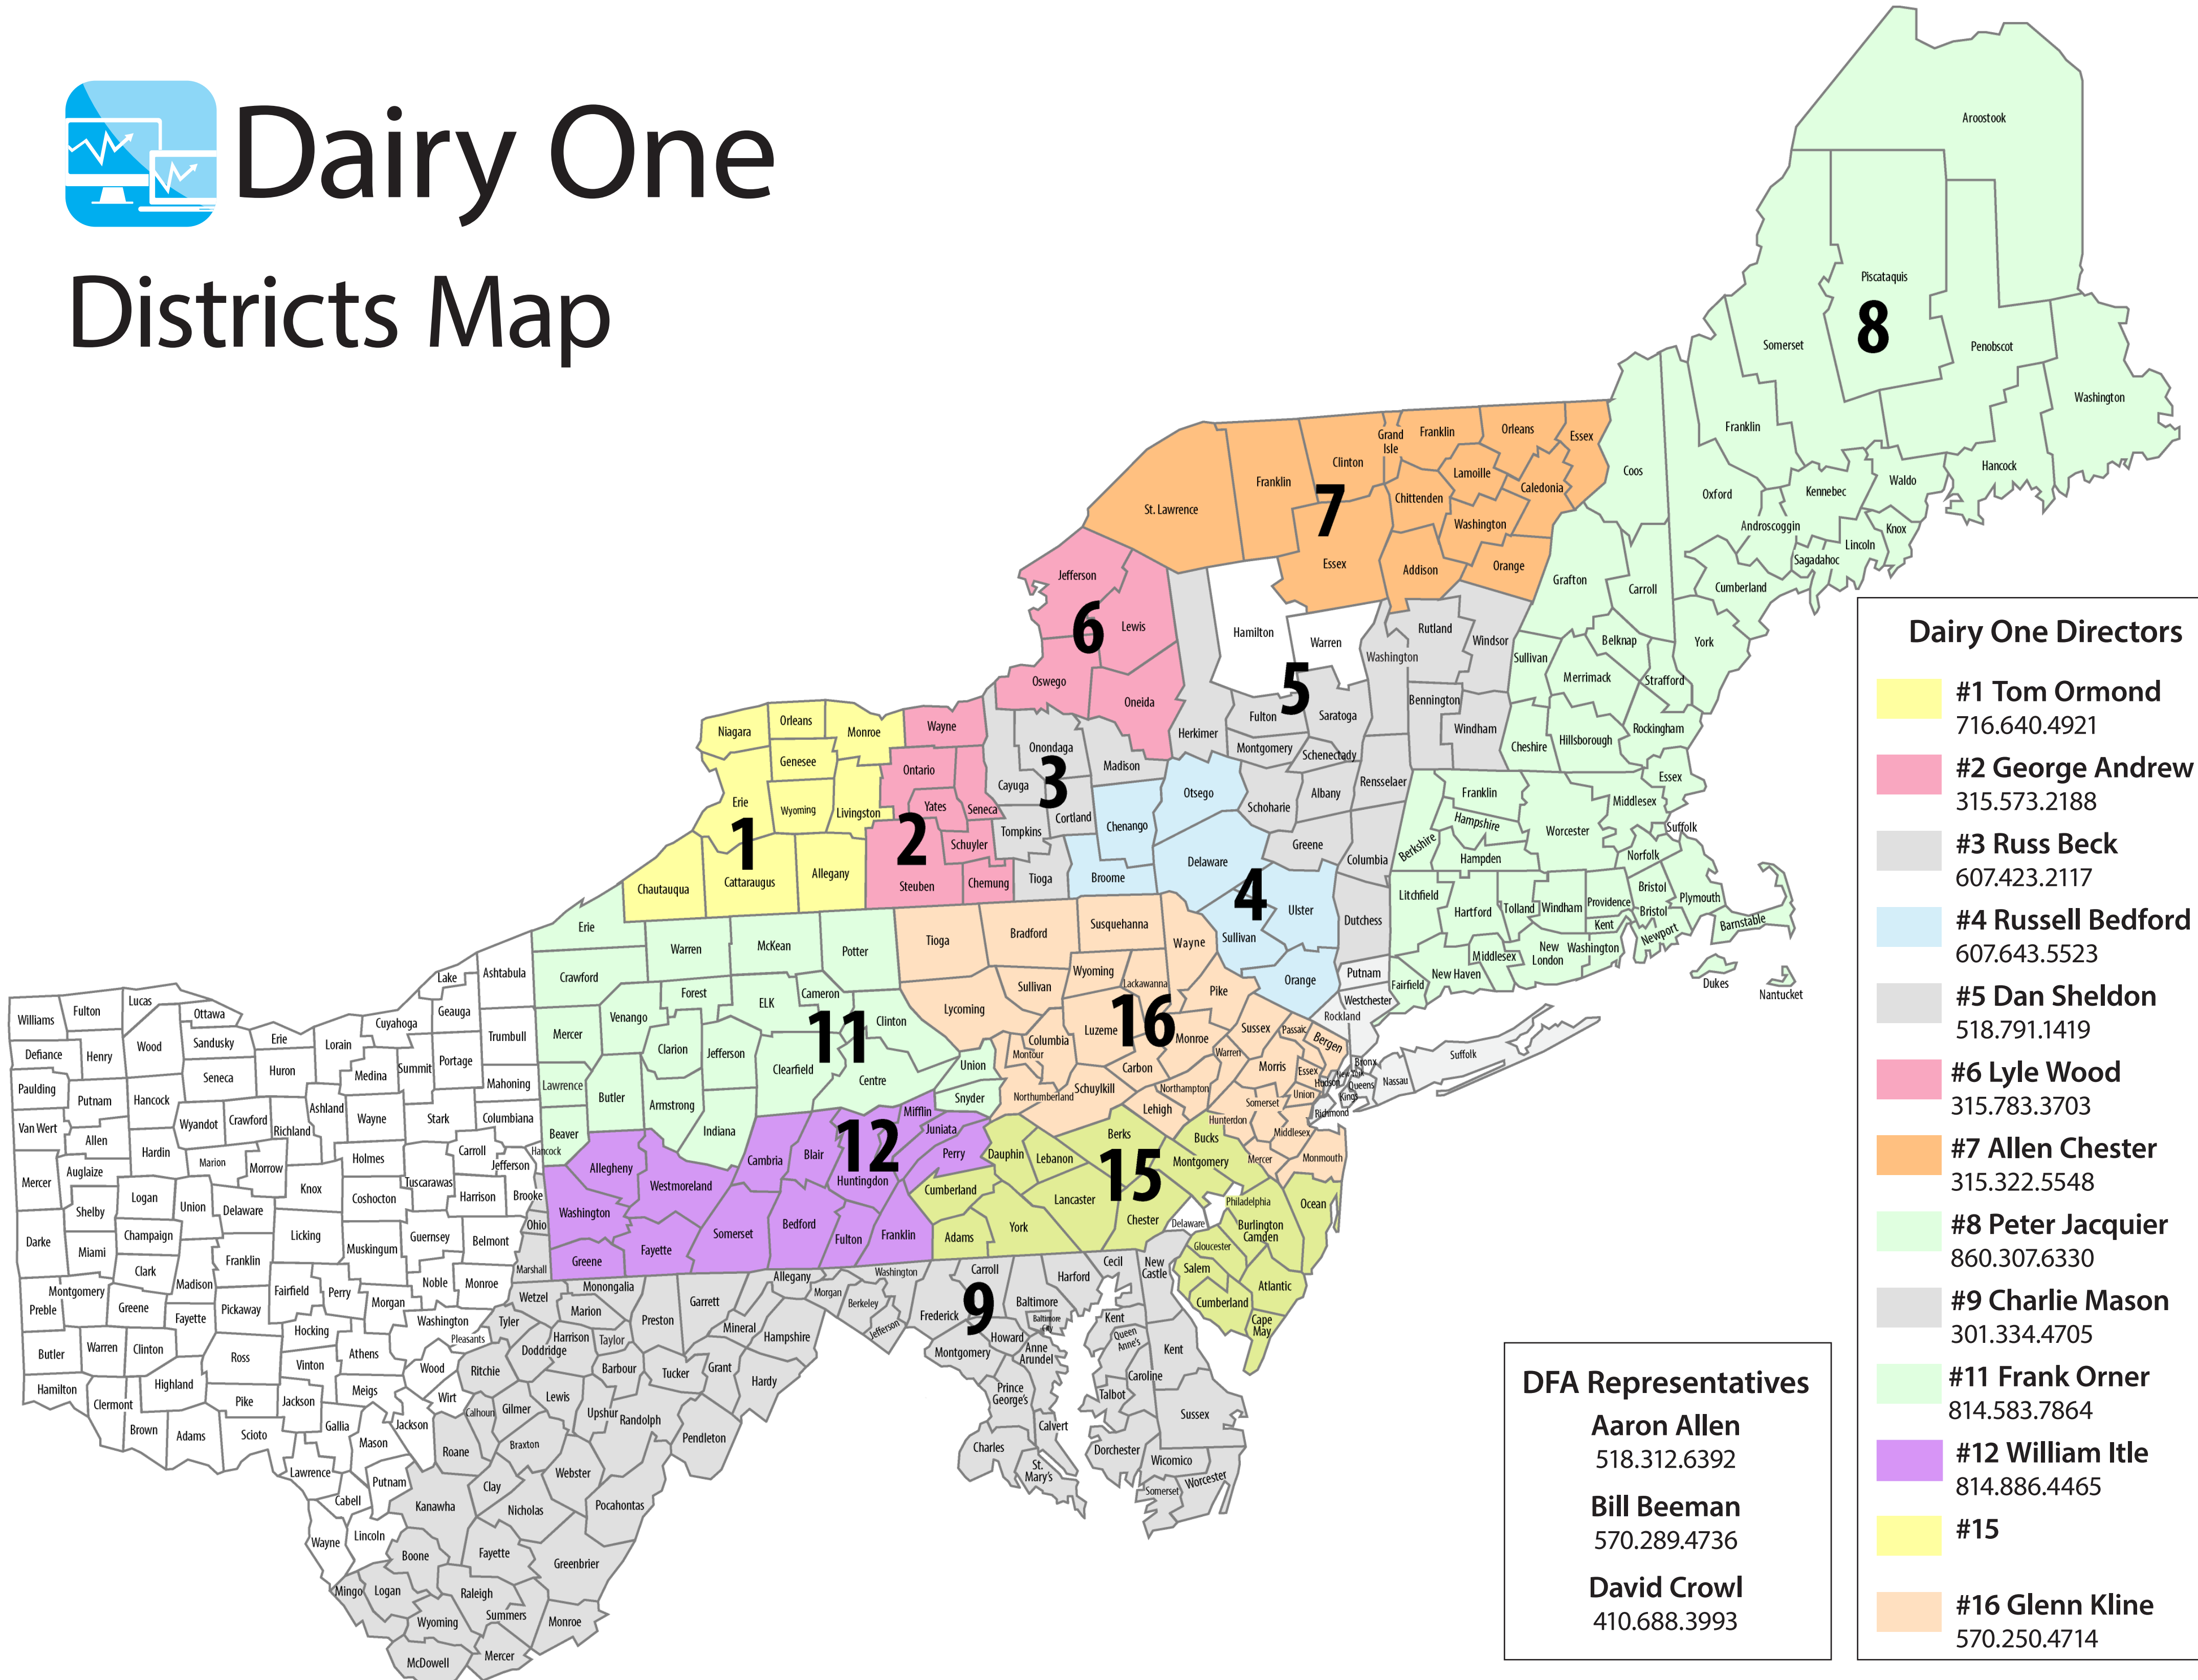

Dairy One

Districts Map

Dairy One Directors

- #1 Tom Ormond**
716.640.4921
- #2 George Andrew**
315.573.2188
- #3 Russ Beck**
607.423.2117
- #4 Russell Bedford**
607.643.5523
- #5 Dan Sheldon**
518.791.1419
- #6 Lyle Wood**
315.783.3703
- #7 Allen Chester**
315.322.5548
- #8 Peter Jacquier**
860.307.6330
- #9 Charlie Mason**
301.334.4705
- #11 Frank Orner**
814.583.7864
- #12 William Itle**
814.886.4465
- #15**
- #16 Glenn Kline**
570.250.4714