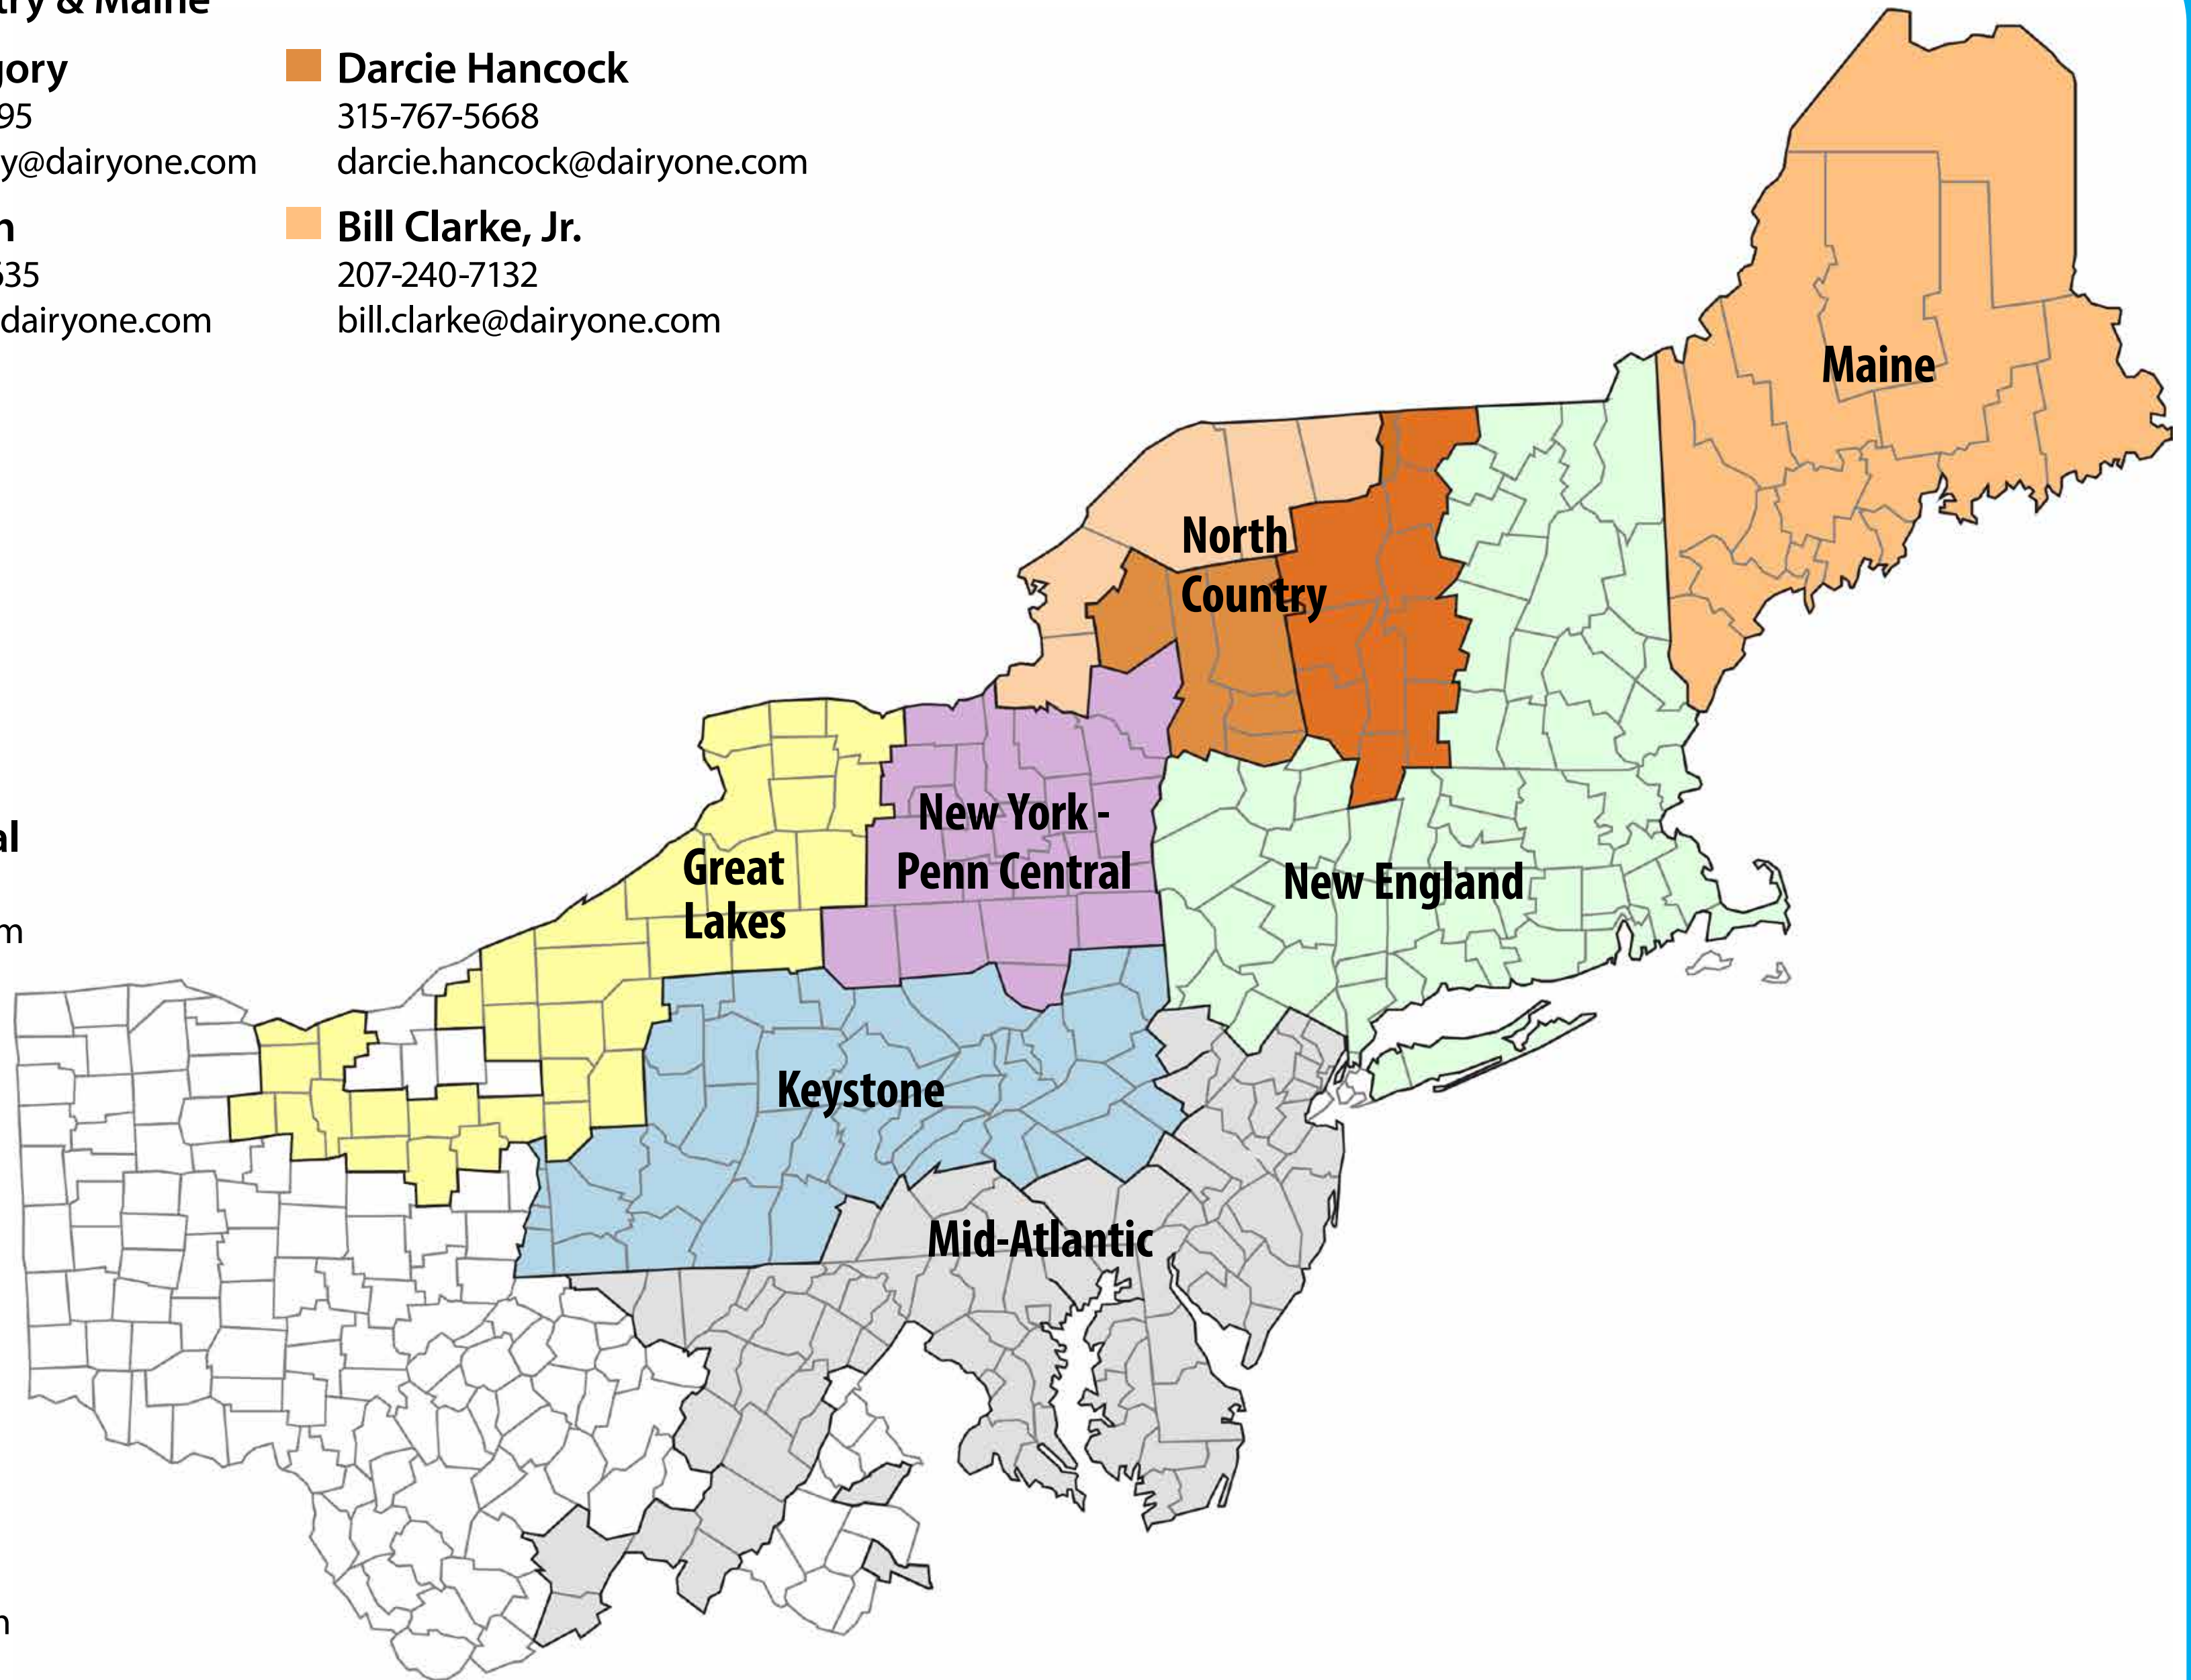

Dairy One

Market Map